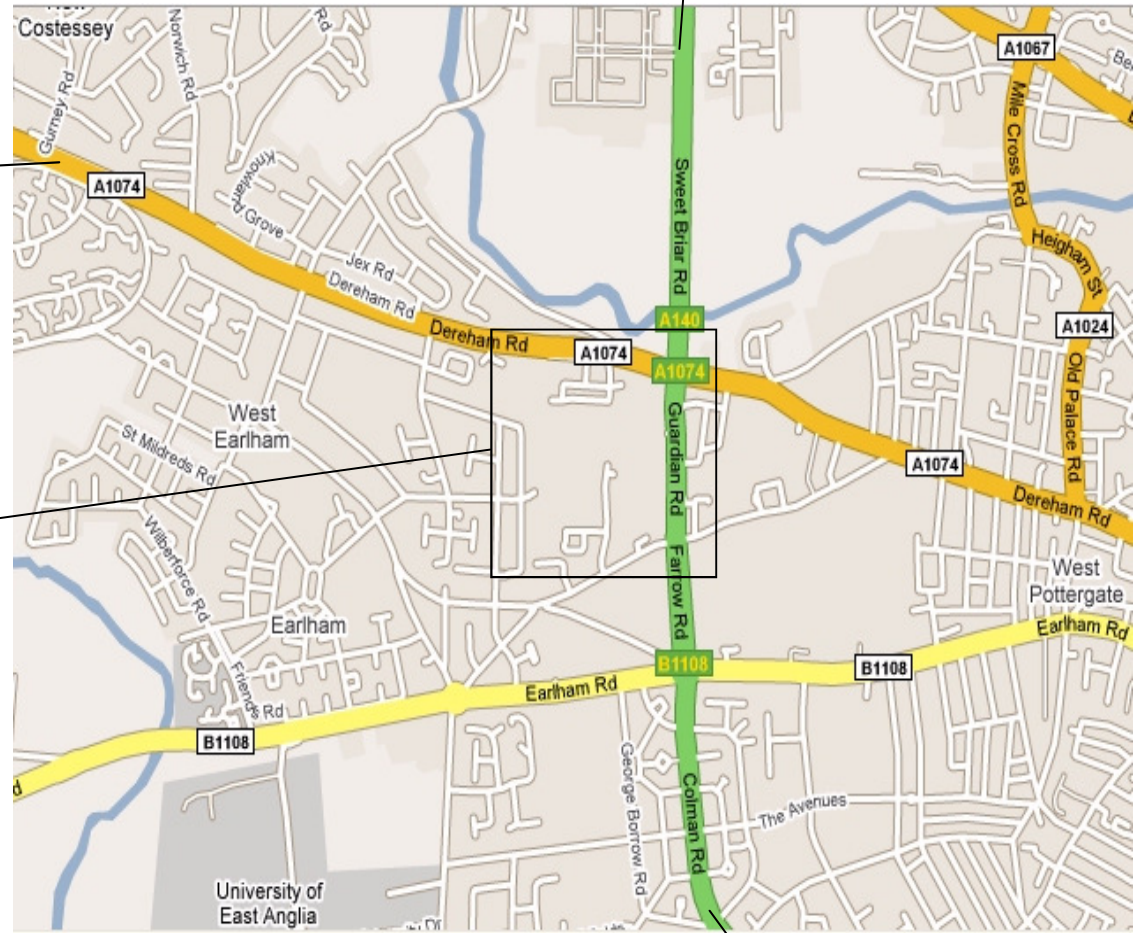

Getting to your Norvic Training Associates course at the Henderson Business Centre, Ivy Road, Norwich, NR5 8BF

The Henderson Business Centre is situated just off the A140 Norwich Ring Road between the Dereham and Newmarket Roads.

At the junction of the Ring Road and Bowthorpe Road turn West - you should see signs for Norwich Community Hospital pointing East

Take the second left into Ivy Road - the Henderson Business Centre is at the end of the road on the right.

Come into reception and ask for Norvic Training

A140 Norwich Ring Rd heading North

A1074 heading for A47 Southern Bypass, Dereham & King's Lynn

A140 Norwich Ring Rd heading South & East, Great Yarmouth, Lowestoft, Newmarket